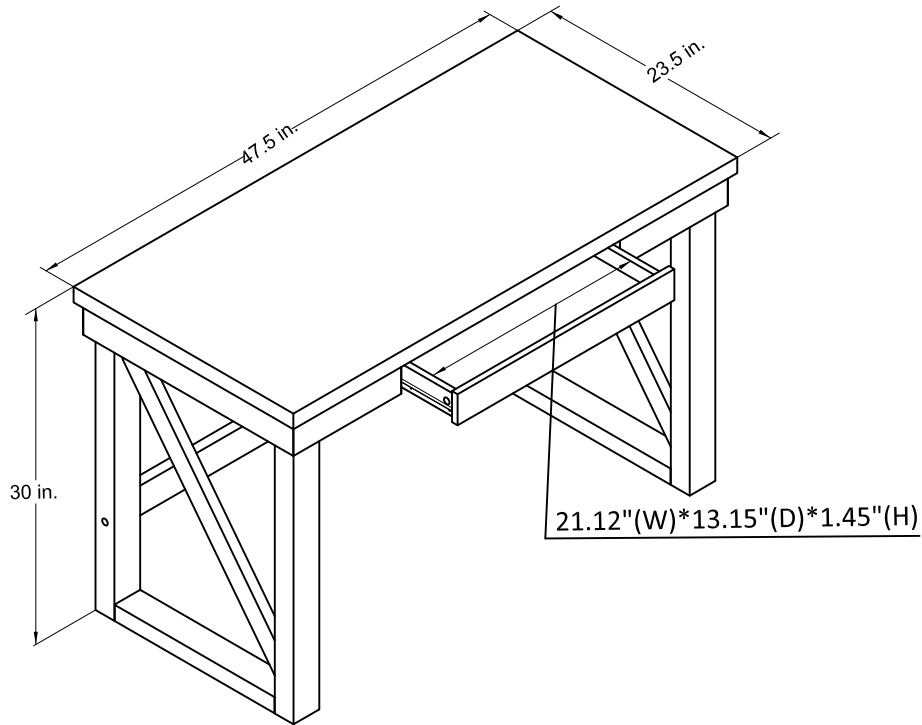

Desk

Model Number: 7598872COM

Finish: Rustic White

OVERALL PRODUCT SIZE(in inches)

47.5"(W)*23.5"(D)*30"(H)

MAXIMUM WEIGHT CAPACITIES